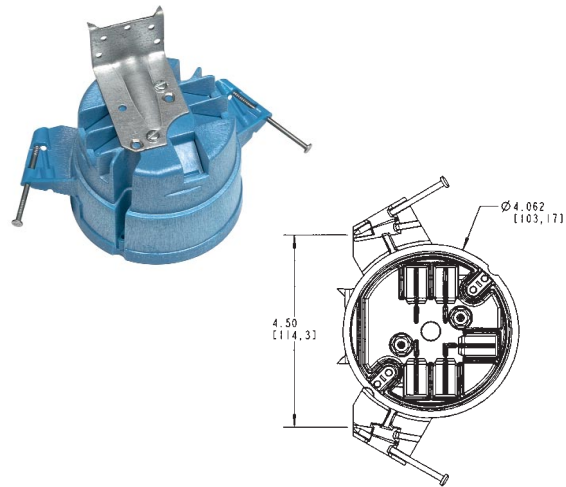

Ceiling Fan Box

Listed for fan support up to 35 lbs.

Part No.	Description	Capacity	Depth	Std. Ctn. Qty.	Std. Ctn. Wt.
◇ BH525H	Ceiling Box with Hanger Bar	25 cu. in.	2.95	20	13.2
◇ BH525HP	Ceiling Box with Hanger Bar with Grounding Lug	25 cu. in.	2.95	20	13.2

◇ Listed for fixture support up to 50 lbs.

Part No.	Description	Capacity	Depth	Std. Ctn. Qty.	Std. Ctn. Wt.
▲ BH525L	Ceiling Fan Box with Nails	25 cu. in.	3.06	24	12.2
▲ BH525SL	Ceiling Fan Box with Screws	25 cu. in.	3.06	24	12.2
▲ BH525LP	Ceiling Fan Box with Grounding Lug with Nails	25 cu. in.	3.06	24	12.2

▲ Listed for fan support up to 35 lbs.