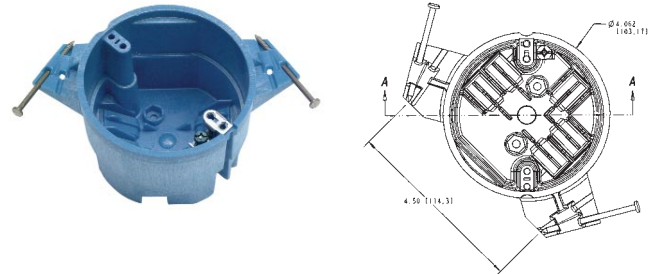

### Ceiling Box with Grounding Lug

Part No.	Description	Capacity	Depth	Std. Ctn. Qty.	Std. Ctn. Wt.
◇ BH525A	Ceiling Box	25 cu. in.	3.00	48	16.3
◇ BH525S	Ceiling Box with Screws	25 cu. in.	3.00	48	16.3