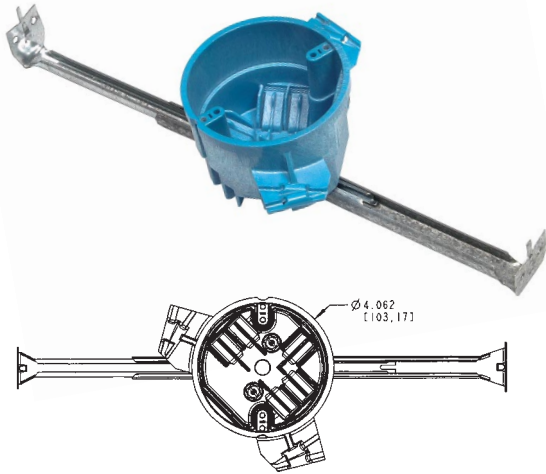

Ceiling Box with Hanger Bar

*Hanger Bar adjusts from 11 1/2" to 18 1/2"