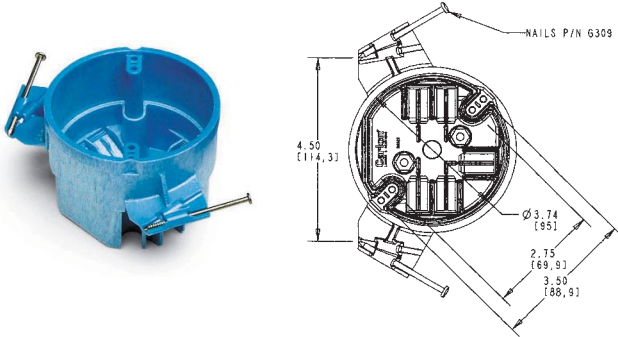

### Ceiling Box with Grounding Lug

Part No.	Description	Capacity	Depth	Std. Ctn. Qty.	Std. Ctn. Wt.
◇ BH525A	Ceiling Box	25 cu. in.	3.00	48	16.3
◇ BH525S	Ceiling Box with Screws	25 cu. in.	3.00	48	16.3